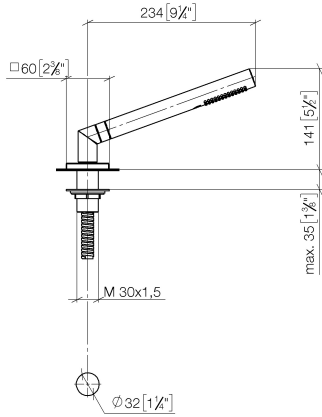

27 702 980

Fits: IMO, MEM, CL.1, CYO

- COMPACT RAIN, max. flow rate 6.8 l/min (at 3 bar)
- with anti-scale system
- rosette 60 x 60 mm
- hole diameter 32 mm
- metal shower hose 2250mm with integrated anti-twist protection

Two-piece design allows hose to later be changed without dismantling the fitting.

Intrinsic protection against back flow.

	Brushed Platinum	27 702 980-06 0050
	Chrome	27 702 980-00 0050
	Platinum	27 702 980-08 0050
	Dark Chrome	27 702 980-19 0050
	Brushed Durabrass (23kt Gold)	27 702 980-28 0050
	Matte Black	27 702 980-33 0050
	Brushed Champagne (22kt Gold)	27 702 980-46 0050
	Champagne (22kt Gold)	27 702 980-47 0050
	Brushed Chrome	27 702 980-93 0050
	Brushed Dark Platinum	27 702 980-99 0050

27 702 980

mm [inches]

Flow rate chart

27 702 980

Parts for other finishes can be found here: [Chrome](#)

Spare parts list

No.	Item Number	Name	Quantity used	Delivery time
1	90 12 11 140 30-06	shower	1	10
2	04 24 04 287 00-06	nipple	1	10
3	90 14 20 002 00 90	seal	1	2
4	28 322 970-06	Metal shower hose 1/2" x 3/8" x 1750 mm - Brushed Platinum	1	2
5	90 18 40 085 00 90	sleeve	1	2
6	09 27 68 003-06	rosette	1	10
7	09 30 01 090-07	sleeve	1	30
8	04 23 10 032 46 90	fixing set	1	2
9	09 30 11 060 90	disc	1	2
10	12 505 970 90	High pressure hose 1/2" x 3/8" x 500 mm -	1	2
11	90 24 03 168 00 90	nipple	1	2
12	04 24 04 187 00-06	nipple	1	10