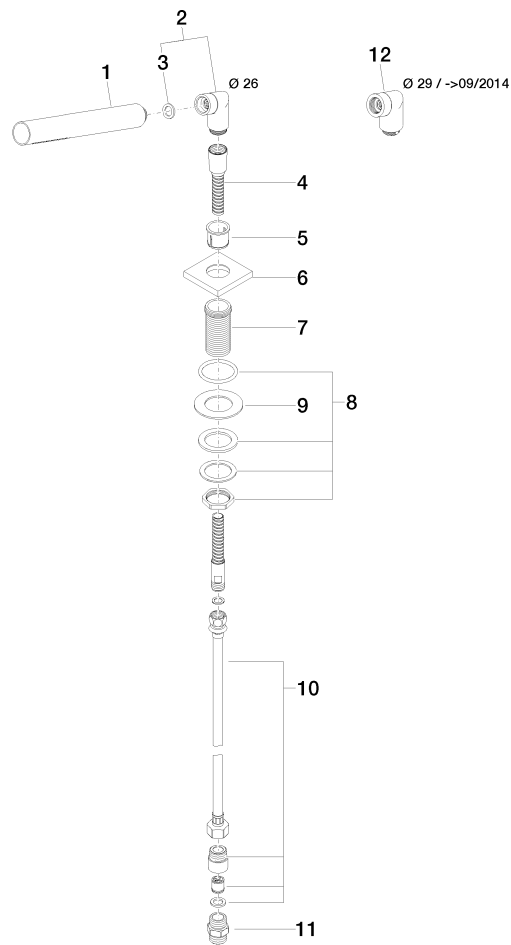

27 702 980

Fits: IMO, MEM, CL.1, CYO

- COMPACT RAIN, max. flow rate 6.8 l/min (at 3 bar)
- with anti-scale system
- rosette 60 x 60 mm
- hole diameter 32 mm
- metal shower hose 2250mm with integrated anti-twist protection

Two-piece design allows hose to later be changed without dismantling the fitting.

Intrinsic protection against back flow.

	Brushed Platinum	27 702 980-06 0050
	Chrome	27 702 980-00 0050
	Platinum	27 702 980-08 0050
	Dark Chrome	27 702 980-19 0050
	Brushed Durabrass (23kt Gold)	27 702 980-28 0050
	Matte Black	27 702 980-33 0050
	Brushed Champagne (22kt Gold)	27 702 980-46 0050
	Champagne (22kt Gold)	27 702 980-47 0050
	Brushed Chrome	27 702 980-93 0050
	Brushed Dark Platinum	27 702 980-99 0050

27 702 980

mm [inches]

Flow rate chart

27 702 980

Parts for other finishes can be found here: [Chrome](#)

Spare parts list

No.	Item Number	Name	Quantity used	Delivery time
1	90 12 11 140 30-06	shower	1	10
2	04 24 04 287 00-06	nipple	1	10
3	90 14 20 002 00 90	seal	1	2
4	28 322 970-06	Metal shower hose 1/2" x 3/8" x 1750 mm - Brushed Platinum	1	2
5	90 18 40 085 00 90	sleeve	1	2
6	09 27 68 003-06	rosette	1	10
7	09 30 01 090-07	sleeve	1	30
8	04 23 10 032 46 90	fixing set	1	2
9	09 30 11 060 90	disc	1	2
10	12 505 970 90	High pressure hose 1/2" x 3/8" x 500 mm -	1	2
11	90 24 03 168 00 90	nipple	1	2
12	04 24 04 187 00-06	nipple	1	10