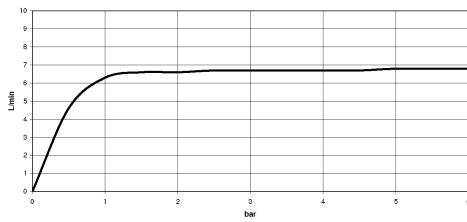

27 702 980

Fits: IMO, MEM, CL.1, CYO

- COMPACT RAIN, max. flow rate 6.8 l/min (at 3 bar)
- with anti-scale system
- rosette 60 x 60 mm
- hole diameter 32 mm
- metal shower hose 2250mm with integrated anti-twist protection

Two-piece design allows hose to later be changed without dismantling the fitting.

Intrinsic protection against back flow.

	Brushed Platinum	27 702 980-06 0050
	Chrome	27 702 980-00 0050
	Platinum	27 702 980-08 0050
	Dark Chrome	27 702 980-19 0050
	Brushed Durabrass (23kt Gold)	27 702 980-28 0050
	Matte Black	27 702 980-33 0050
	Brushed Champagne (22kt Gold)	27 702 980-46 0050
	Champagne (22kt Gold)	27 702 980-47 0050
	Brushed Chrome	27 702 980-93 0050
	Brushed Dark Platinum	27 702 980-99 0050

27 702 980

mm [inches]

Flow rate chart

27 702 980

Parts for other finishes can be found here: [Chrome](#)

Spare parts list

No.	Item Number	Name	Quantity used	Delivery time
1	90 12 11 140 30-06	shower	1	10
2	04 24 04 287 00-06	nipple	1	10
3	90 14 20 002 00 90	seal	1	2
4	28 322 970-06	Metal shower hose 1/2" x 3/8" x 1750 mm - Brushed Platinum	1	2
5	90 18 40 085 00 90	sleeve	1	2
6	09 27 68 003-06	rosette	1	10
7	09 30 01 090-07	sleeve	1	30
8	04 23 10 032 46 90	fixing set	1	2
9	09 30 11 060 90	disc	1	2
10	12 505 970 90	High pressure hose 1/2" x 3/8" x 500 mm -	1	2
11	90 24 03 168 00 90	nipple	1	2
12	04 24 04 187 00-06	nipple	1	10